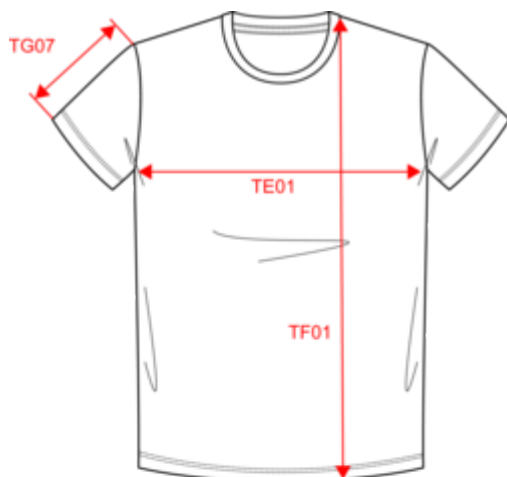

XS - S - M - L - XL - XXL - 3XL - 4XL

145 g/m²

No Label

More information

Logistic

10

50

PT - Portugal

White

Washing instructions

KARIBAN

K3036

Unisex crew neck short-sleeved t-shirt

Dimensions (cm)

Measurements in cm	XS	S	M	L	XL	XXL	3XL	4XL
TE01 - 1/2 chest width at 1.5cm below armhole	47.00	50.00	53.00	56.00	59.00	62.00	65.00	68.00
TF01 - Total height from HSP	68.00	70.00	72.00	74.00	76.00	78.00	80.00	82.00
TG07 - Short sleeve length	21.25	22.00	22.75	23.50	24.25	25.00	25.75	26.50

White
RVB : 236,236,252
Pantone C : White
Pantone TCX : 11-0601TCX

Logistic

10

50

Sizes	Width (cm)	Height (cm)	Length (cm)	Net weight (kg)	Gross weight (kg)	Pieces/Box	Pieces/Bundle
XS	40.00	20.00	60.00	9.00000	9.43000	50	10
S	40.00	20.00	60.00	9.00000	9.43000	50	10
M	40.00	20.00	60.00	9.00000	9.43000	50	10
L	40.00	20.00	60.00	9.00000	9.43000	50	10
XL	40.00	20.00	60.00	9.00000	9.43000	50	10
XXL	40.00	20.00	60.00	9.00000	9.43000	50	10
3XL	40.00	20.00	60.00	9.00000	9.43000	50	10
4XL	40.00	20.00	60.00	9.00000	9.43000	50	10